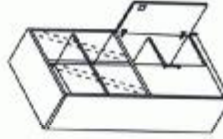

IR-8222/O
Open Shelf Cabinet
L800 x W400 x H835

IR-8005GL
Swinging Door Cabinet
- Glass
L800 x W400 x H1730