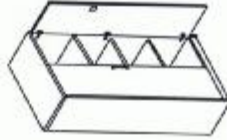

**IR-CT1100**  
Connection Top  
with Metal Leg  
(Left & Right)  
L1100 x W900 x H750

**IR-HRCT70**  
Half Round  
Connection Top  
with Metal Leg  
L600 x W700 x H750

**IR-CT90**  
Connection Top 90°  
90° x W700 x THK25

**IR-SBC1200**  
Side Board Cabinet  
L1200 x W400 x H750

**IR-SC900**  
Side Cabinet  
L900 x W400 x H750

**IR-8822/P**  
Pigeon Hole Cabinet  
L800 x W400 x H835

**IR-8822/S**  
Sliding Door Cabinet  
L800 x W400 x H835

**IR-8822/W**  
Swinging Door Cabinet  
L800 x W400 x H835

**IR-8222/O**  
Open Shelf Cabinet  
L800 x W400 x H835

**IR-4DC**  
4 Drawer Cabinet  
L410 x W525 x H1315

**IR-3DC**  
3 Drawer Cabinet  
L410 x W525 x H1015

**IR-908**  
Wardrobe  
L800 x W400 x H1730

**IR-8005GL**  
Swinging Door Cabinet  
- Glass  
L800 x W400 x H1730

**IR-8006**  
Open Shelf Cabinet  
L800 X W400 X H1730

**IR-2DC**  
2 Drawer Cabinet  
L410 x W525 x H710