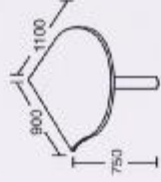

WN-SR90
Side Return
L900 X W400 X H 750

WN-SR120
Side Return
L1200 x W400 x H750

WN-CF1800
Conference Table
L1800 x W900 x H750

WN-CF2400
Conference Table
L2400 x W1200 x H750

WN-R1000
Round Meeting Table
L1000 x W1000 x H750

WN-CT1100
Connection Top
with Metal Leg
(Left & Right)
L1100 x W900 x H750

WN-HRCT70
Half Round
Connection Top
with Metal Leg
L600 x W700 x H750

WN-CT90
Connection Top 90°
90° x W700 x THK25

WN-SBC1200
Side Board Cabinet
L1200 x W400 x H750