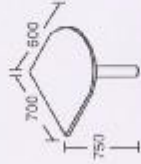

WN-SR90
Side Return
L900 X W400 X H 750

WN-SR120
Side Return
L1200 x W400 x H750

WN-CF1800
Conference Table
L1800 x W900 x H750

WN-CF2400
Conference Table
L2400 x W1200 x H750

WN-R1000
Round Meeting Table
L1000 x W1000 x H750

WN-CT1100
Connection Top
with Metal Leg
(Left & Right)
L1100 x W900 x H750

WN-HRCT70
Half Round
Connection Top
with Metal Leg
L600 x W700 x H750

WN-CT90
Connection Top 90°
90° x W700 x THK25

WN-SBC1200
Side Board Cabinet
L1200 x W400 x H750