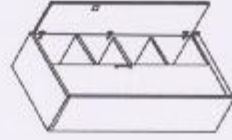

WN-8822/W
Swinging Door Cabinet
L800 x W400 x H835

WN-908
Wardrobe
L800 x W400 x H1730