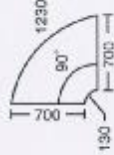

RE-1600
Writing Table
L1600 x W700 x H750

RE-1800
Writing Table
L1800 x W900 x H750

RE-SR90
Side Return
L900 X W400 X H 750

RE-SR120
Side Return
L1200 x W400 x H750

RE-CF1800
Conference Table
L1800 x W900 x H750

RE-CF2400
Conference Table
L2400 x W1200 x H750

RE-R1000
Round Meeting Table
L1000 x W1000 x H750

RE-CT1100
Connection Top
with Metal Leg
(Left & Right)
L1100 x W900 x H750

RE-HRCT70
Half Round
Connection Top
with Metal Leg
L600 x W700 x H750