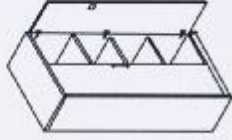

RE-CT90
Connection Top 90°
90° x W700 x THK25

RE-SBC1200
Side Board Cabinet
L1200 x W400 x H750

RE-SC900
Side Cabinet
L900 x W400 x H750

RE-8822/P
Pigeon Hole Cabinet
L800 x W400 x H835

RE-8822/S
Sliding Door Cabinet
L800 x W400 x H835

RE-8822/W
Swinging Door Cabinet
L800 x W400 x H835

RE-8822/O
Open Shelf Cabinet
L800 x W400 x H835

RE-4DC
4 Drawer Cabinet
L410 x W525 x H1315

RE-3DC
3 Drawer Cabinet
L410 x W525 x H1015

RE-2DC
2 Drawer Cabinet
L410 x W525 x H710