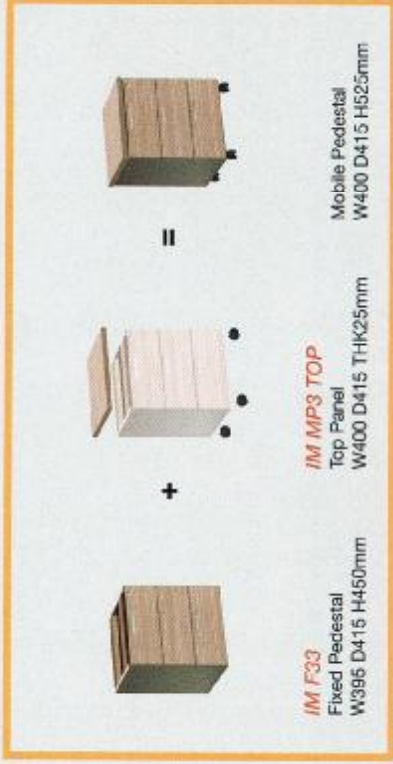

**IM LPH**  
Low Pipson Hole  
W744 D320 H780mm

**IM SP**  
Shelf Panel  
W742 D320 THK18mm

**IM SC780**  
Side Cabinet  
W780 D400 H750mm

**IM M21**  
Mobile Pedestal  
W405 D475 H650mm

**IM F33**  
Fixed Pedestal  
W396 D415 H450mm

**IM MP3 TOP**  
Top Panel  
W400 D415 THK25mm

Mobile Pedestal  
W400 D415 H525mm

**IM CB**  
Cabinet Base  
W777 D360 H92mm

**IM TP785**  
Top Panel  
W785 D387 THK25mm

**IM TP1570**  
Top Panel for 2 Cabinets  
W1570 D387 THK25mm