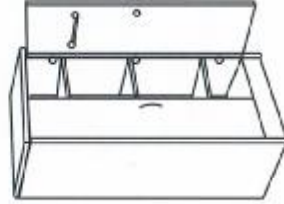

Icebirke

Rosewood

Executive Table
NV-EXT160
L1600 x W900 x H780
NV-EXT180
L1800 x W900 x H780
NV-EXT200
L2000 x W900 x H780
NV-EXT220
L2200 x W900 x H780

Executive Return
NV-EXR
L1200 x W480 x H670

Left Round Connection Top
NV-RCT(L)
L1300 x W1100 x H780

Right Round Connection Top
NV-RCT(R)
L1300 x W1100 x H780

Side Return Pedestal
NV-SRP
L400 x W370 x H440
* (For Model NV-EXR Only)

Fixed Pedestal
NV-FSD
L400 x W560 x H580

Mobile Pedestal
NV-M3D
L460 x W560 x H680

Conference Table
NV-CF180
L1800 x W940 x H780
NV-CF240
L2400 x W1240 x H780

Coffee Table
NV-COF60
L800 x W600 x H450

Coffee Table
NV-COF120
L1200 x W600 x H450

Cabinet With Glass
NV-CGD200
L800 x W445 x H2000

Wardrobe
NV-WDB200
L800 x W445 x H2000

Executive Side Cabinet
NV-ESC
L1200 x W480 x H670

NEVIS

Workbench for Executive

Optimu
Productivi
with Distinctiv
Class
Appe

Teardrop connectable top doubles as extra work surface and conference space.