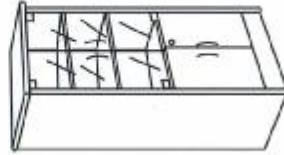

Icebirke

Rosewood

Executive Table
NV-EXT160
L1600 x W900 x H780
NV-EXT180
L1800 x W900 x H780
NV-EXT200
L2000 x W900 x H780
NV-EXT220
L2200 x W900 x H780

Executive Return
NV-EXR
L1200 x W480 x H670

Left Round Connection Top
NV-RCT(L)
L1300 x W1100 x H780

Right Round Connection Top
NV-RCT(R)
L1300 x W1100 x H780

Side Return Pedestal
NV-SRP
L400 x W370 x H440
* (For Model NV-EXR Only)

Fixed Pedestal
NV-FSD
L400 x W560 x H580

Mobile Pedestal
NV-M3D
L460 x W560 x H680

Conference Table
NV-CF180
L1800 x W940 x H780
NV-CF240
L2400 x W1240 x H780

Coffee Table
NV-COF60
L800 x W600 x H450

Coffee Table
NV-COF120
L1200 x W600 x H450

Cabinet With Glass
NV-CGD200
L800 x W445 x H2000

Wardrobe
NV-WDB200
L800 x W445 x H2000

Executive Side Cabinet
NV-ESC
L1200 x W480 x H670

NEVIS

Workbench for Executive

Optimu
Productivi
with Distinctiv
Class
Appe

Teardrop connectable top doubles as extra work surface and conference space.