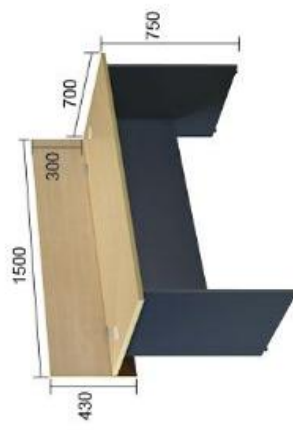

# S-series

WRITING DESK

HAS 1800/S + SR90 + M21

WNS 1500 + SR90 + F33

MPS 1200 + SR90

LC800 + TP785 + Base

LC800 + TP785 + LGD + Base

MPS 1500 + DP1516 + SDP