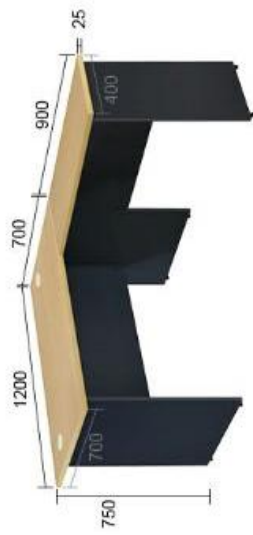

# S-series

WRITING DESK

HAS 1800/S + SR90 + M21

WNS 1500 + SR90 + F33

MPS 1200 + SR90

LC800 + TP785 + Base

LC800 + TP785 + LGD + Base

MPS 1500 + DP1516 + SDP

## L-SHAPE TABLE

HAS M33

WNS F33

MPS M21

RES M21

RES 1515

RES

MPS 1515