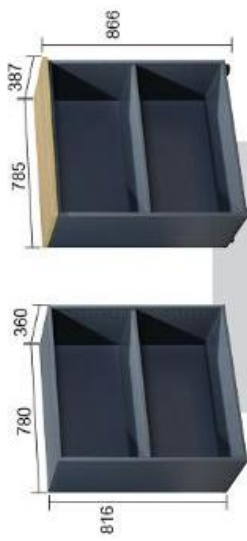

# S-series

WRITING DESK

HAS 1800/S + SR90 + M21

WNS 1500 + SR90 + F33

MPS 1200 + SR90

LC800 + TP785 + Base

LC800 + TP785 + LGD + Base

MPS 1500 + DP1516 + SDP