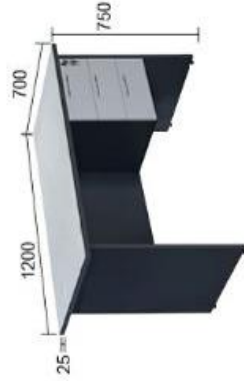

# S-series

WRITING DESK

HAS 1800/S + SR90 + M21

WNS 1500 + SR90 + F33

MPS 1200 + SR90

LC800 + TP785 + Base

LC800 + TP785 + LGD + Base

MPS 1500 + DP1516 + SDP