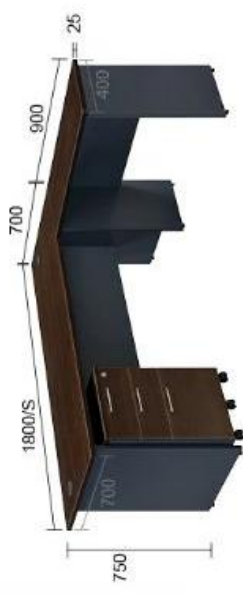

# S-series

WRITING DESK

HAS 1800/S + SR90 + M21

WNS 1500 + SR90 + F33

MPS 1200 + SR90

LC800 + TP785 + Base

LC800 + TP785 + LGD + Base

MPS 1500 + DP1516 + SDP

## L-SHAPE TABLE

HAS M33

WNS F33

MPS M21

RES M21

RES 1515

RES

MPS 1515