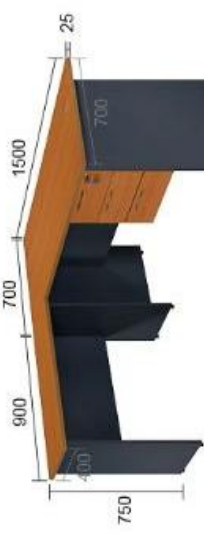

# S-series

WRITING DESK

HAS 1800/S + SR90 + M21

WNS 1500 + SR90 + F33

MPS 1200 + SR90

LC800 + TP785 + Base

LC800 + TP785 + LGD + Base

MPS 1500 + DP1516 + SDP

## L-SHAPE TABLE

HAS M33

WNS F33

MPS M21

RES M21

RES 1515

RES

MPS 1515